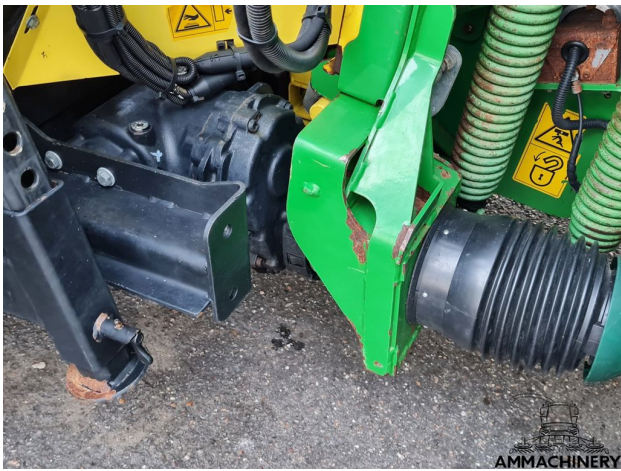

Dear sir/madame,

Thank you for your interest in our **Kemper 475 Plus** built in **2015**, with our internal stock number **22135**. We are a dedicated SPFH specialist, we work professional and transparent, all our equipment is cleaned and run through our 300 points inspection report. Use this link to get below information:

<https://www.ammachinery.nl/kemper-475-plus.html>

Technical specifications

Partnumber	22135	Brand	Kemper
Model	475 plus	Year of manufacture	2015

Options

2) Short Description

For sale 2015 Kemper 475 Plus 10 row corn header to fit John Deere 8000 series, nice good working corn header which is been inspected and tested.

3) Product Images

4) Inspection Report

Condition
Header

Stocknumber	22135	Brand	2009
Model	475 plus	Amount of rows	10
Working width	7500	Header lateral tilt	N.A.
Header height control sensors	X*	Header speed gearbox shifting	N.A.
Cutting knives	★★★★☆	Drum bearings	V
Cleaners	V	Knife discs	V
Drive shaft	V	Drive line couplers	V
Drive chains and belts	N.A.	Crop dividers	V
Oil levels	V	Down corn augers	N.A.
Ground skid plates	V	Fold cylinders	V
Hydraulic hoses/lines	V	Transport accident prevention	N.A.
Support wheel(s)	N.A.	Support legs	V
Feeder auger	N.A.	Feeder auger bearings	N.A.