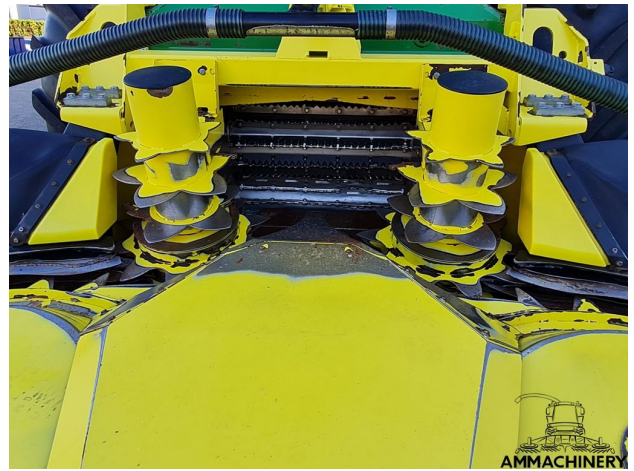

Dear sir/madame,

Thank you for your interest in our **Kemper 475 Plus** built in **2015**, with our internal stock number **22135**. We are a dedicated SPFH specialist, we work professional and transparent, all our equipment is cleaned and run through our 300 points inspection report. Use this link to get below information:

<https://www.ammachinery.nl/kemper-475-plus.html>

Technical specifications

Partnumber	22135	Brand	Kemper
Model	475 plus	Year of manufacture	2015

Options

2) Short Description

For sale 2015 Kemper 475 Plus 10 row corn header to fit John Deere 8000 series, nice good working corn header which is been inspected and tested.

3) Product Images

4) Inspection Report

Condition
Header

Stocknumber	22135	Brand	2009
Model	475 plus	Amount of rows	10
Working width	7500	Header lateral tilt	N.A.
Header height control sensors	X*	Header speed gearbox shifting	N.A.
Cutting knives	★★★★☆	Drum bearings	V
Cleaners	V	Knife discs	V
Drive shaft	V	Drive line couplers	V
Drive chains and belts	N.A.	Crop dividers	V
Oil levels	V	Down corn augers	N.A.
Ground skid plates	V	Fold cylinders	V
Hydraulic hoses/lines	V	Transport accident prevention	N.A.
Support wheel(s)	N.A.	Support legs	V
Feeder auger	N.A.	Feeder auger bearings	N.A.