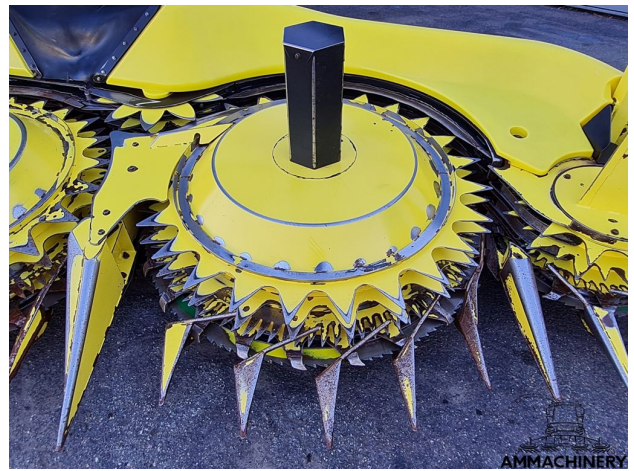

<https://www.ammachinery.nl/kemper-475-plus.html>

Technical specifications

Partnumber	22135	Brand	Kemper
Model	475 plus	Year of manufacture	2015

Options

2) Short Description

For sale 2015 Kemper 475 Plus 10 row corn header to fit John Deere 8000 series, nice good working corn header which is been inspected and tested.

3) Product Images

4) Inspection Report

Condition
Header

Stocknumber	22135	Brand	2009
Model	475 plus	Amount of rows	10
Working width	7500	Header lateral tilt	N.A.
Header height control sensors	X*	Header speed gearbox shifting	N.A.
Cutting knives	★★★★☆	Drum bearings	V
Cleaners	V	Knife discs	V
Drive shaft	V	Drive line couplers	V
Drive chains and belts	N.A.	Crop dividers	V
Oil levels	V	Down corn augers	N.A.
Ground skid plates	V	Fold cylinders	V
Hydraulic hoses/lines	V	Transport accident prevention	N.A.
Support wheel(s)	N.A.	Support legs	V
Feeder auger	N.A.	Feeder auger bearings	N.A.