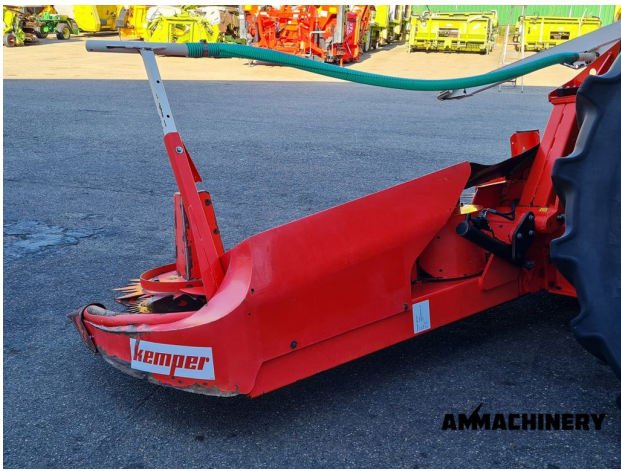

Dear sir/madame,

Thank you for your interest in our **Kemper 360 PLUS** built in **2010** ,with our internal stock number **23070**.We are a dedicated SPFH specialist, we work professional and transparent, all our equipment is cleaned and run trough our 300 points inspection report. Use this link to get below information:

<https://www.ammachinery.nl/kemper-360-plus-23070.html>

Technical specifications

Partnumber	23070	Year of manufacture	2010
------------	-------	---------------------	------

Options

2) Short Description

For sale Kemper 360 Plus corn header to fit Claas Jaguar. Nice good working corn header which is been inspected and tested, call us today or visit our website for more pictures, inspection report and machine video.

3) Product Images

AMMACHINERY

AMMACHINERY

AMMACHINERY

AMMACHINERY